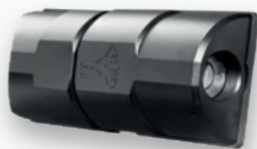

Commercial Van Security

MVP™ 1000

Quick to install,
easy to use

The perfect fit for commercial
vehicle locking, offering affordability,
ease-of-fit and robust security.

MVP™ 1000

Quick to install,
easy to use
simpler than ever
to keep vans secure

Robust locking system, providing a visual deterrent and protection from most common forms of attack.

- Quick to install, easy to use
- MTL300, patented cylinder locking system, with no card no key policy giving you peace of mind that no unauthorised key duplication can be done
- Flexible keying options, such as an optional keyed-alike kit for rear and side doors or any other combination
- Reversible nickel silver key with plastic key head and coloured insert for identification. Also available in all nickel silver keys
- A push-to-lock mechanism means you don't need a key to lock up
- High precision aluminium lock body
- The Mul-T-Lock Approved Locksmiths network is nation-wide. Contact us today for more details or visit our website for your nearest approved locksmith

Also available from the Mul-T-Lock range of commercial vehicle locks:

MVP™ 2000

Easy to use
quick install lock

MVP™ 3000

Rigid structure
high defence lock

For further information please contact:
01902 364200 or internalsales@mul-t-lock.co.uk