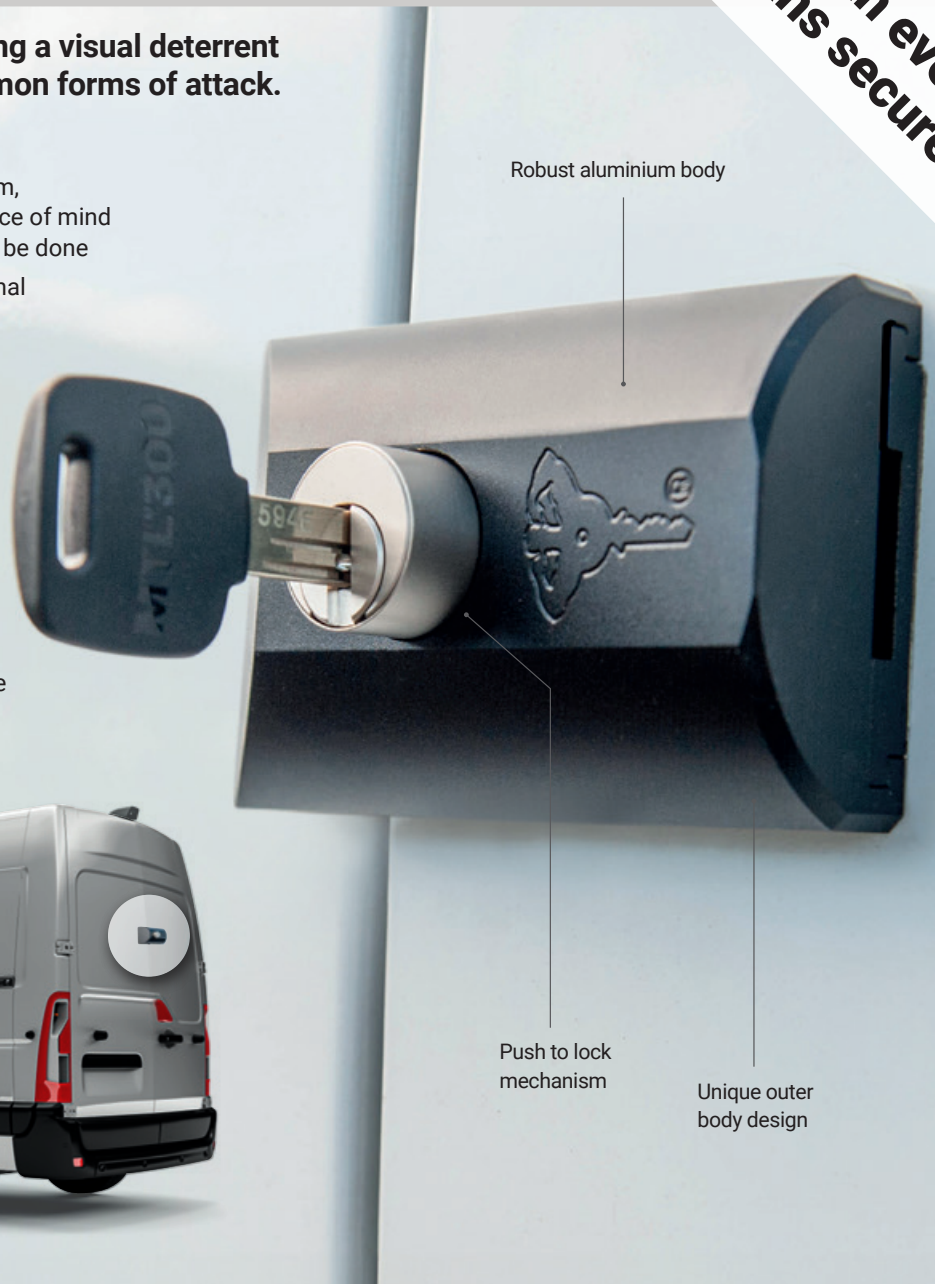

Commercial Van Security

MVP™ 1000

Quick to install,
easy to use

The perfect fit for commercial
vehicle locking, offering affordability,
ease-of-fit and robust security.

MVP™ 1000

Quick to install,
easy to use
simpler than ever
to keep vans secure

Robust locking system, providing a visual deterrent and protection from most common forms of attack.

- Quick to install, easy to use
- MTL300, patented cylinder locking system, with no card no key policy giving you peace of mind that no unauthorised key duplication can be done
- Flexible keying options, such as an optional keyed-alike kit for rear and side doors or any other combination
- Reversible nickel silver key with plastic key head and coloured insert for identification. Also available in all nickel silver keys
- A push-to-lock mechanism means you don't need a key to lock up
- High precision aluminium lock body
- The Mul-T-Lock Approved Locksmiths network is nation-wide. Contact us today for more details or visit our website for your nearest approved locksmith